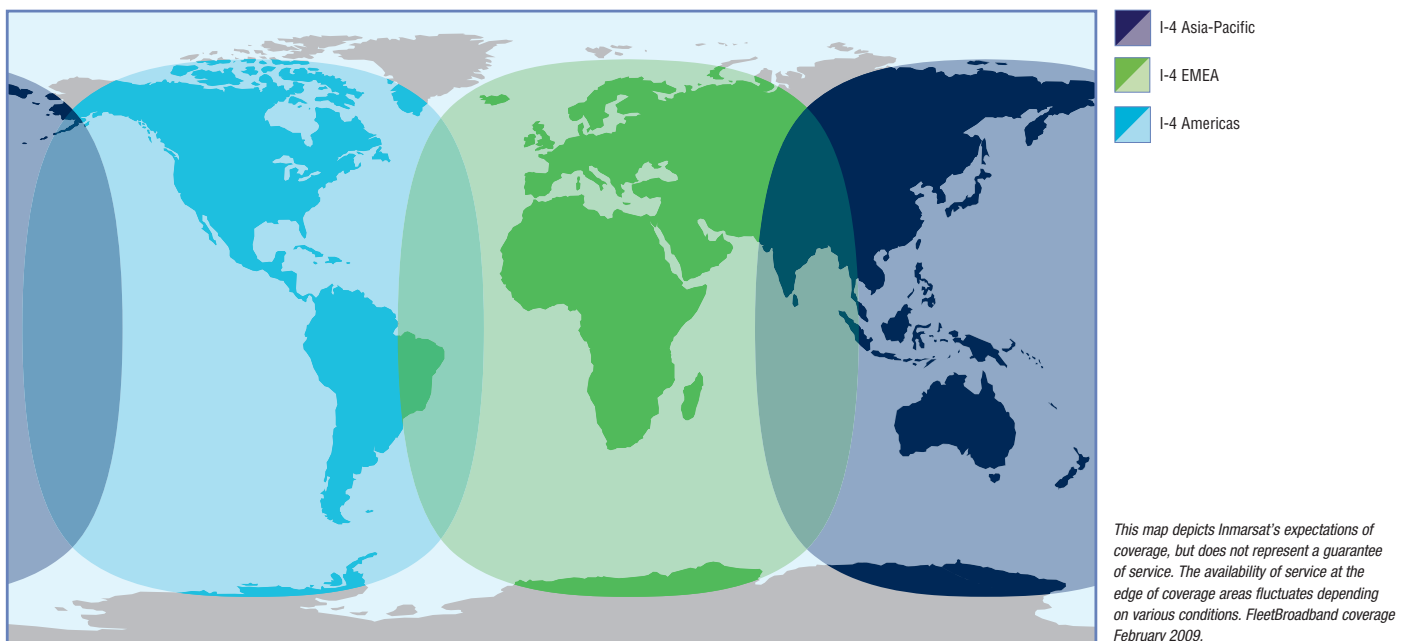

Inmarsat Fleet One **Satellite Coverage Map**

Inmarsat FleetBroadband **Satellite Coverage Map**

**KVH Industries A/S**  
 EMEA Headquarters  
 Kokkedal, Denmark  
 Tel: +45.45.160.180 Fax: +45.45.160.181  
 Email: info@emea.kvh.com