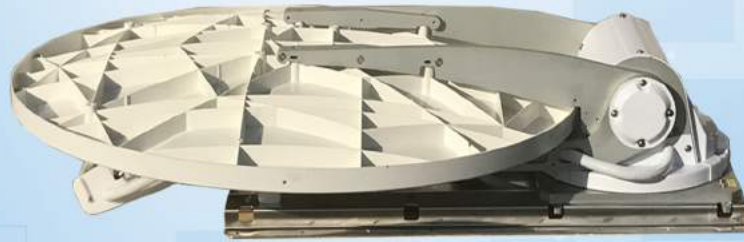

Mobil Satellite
Technologies